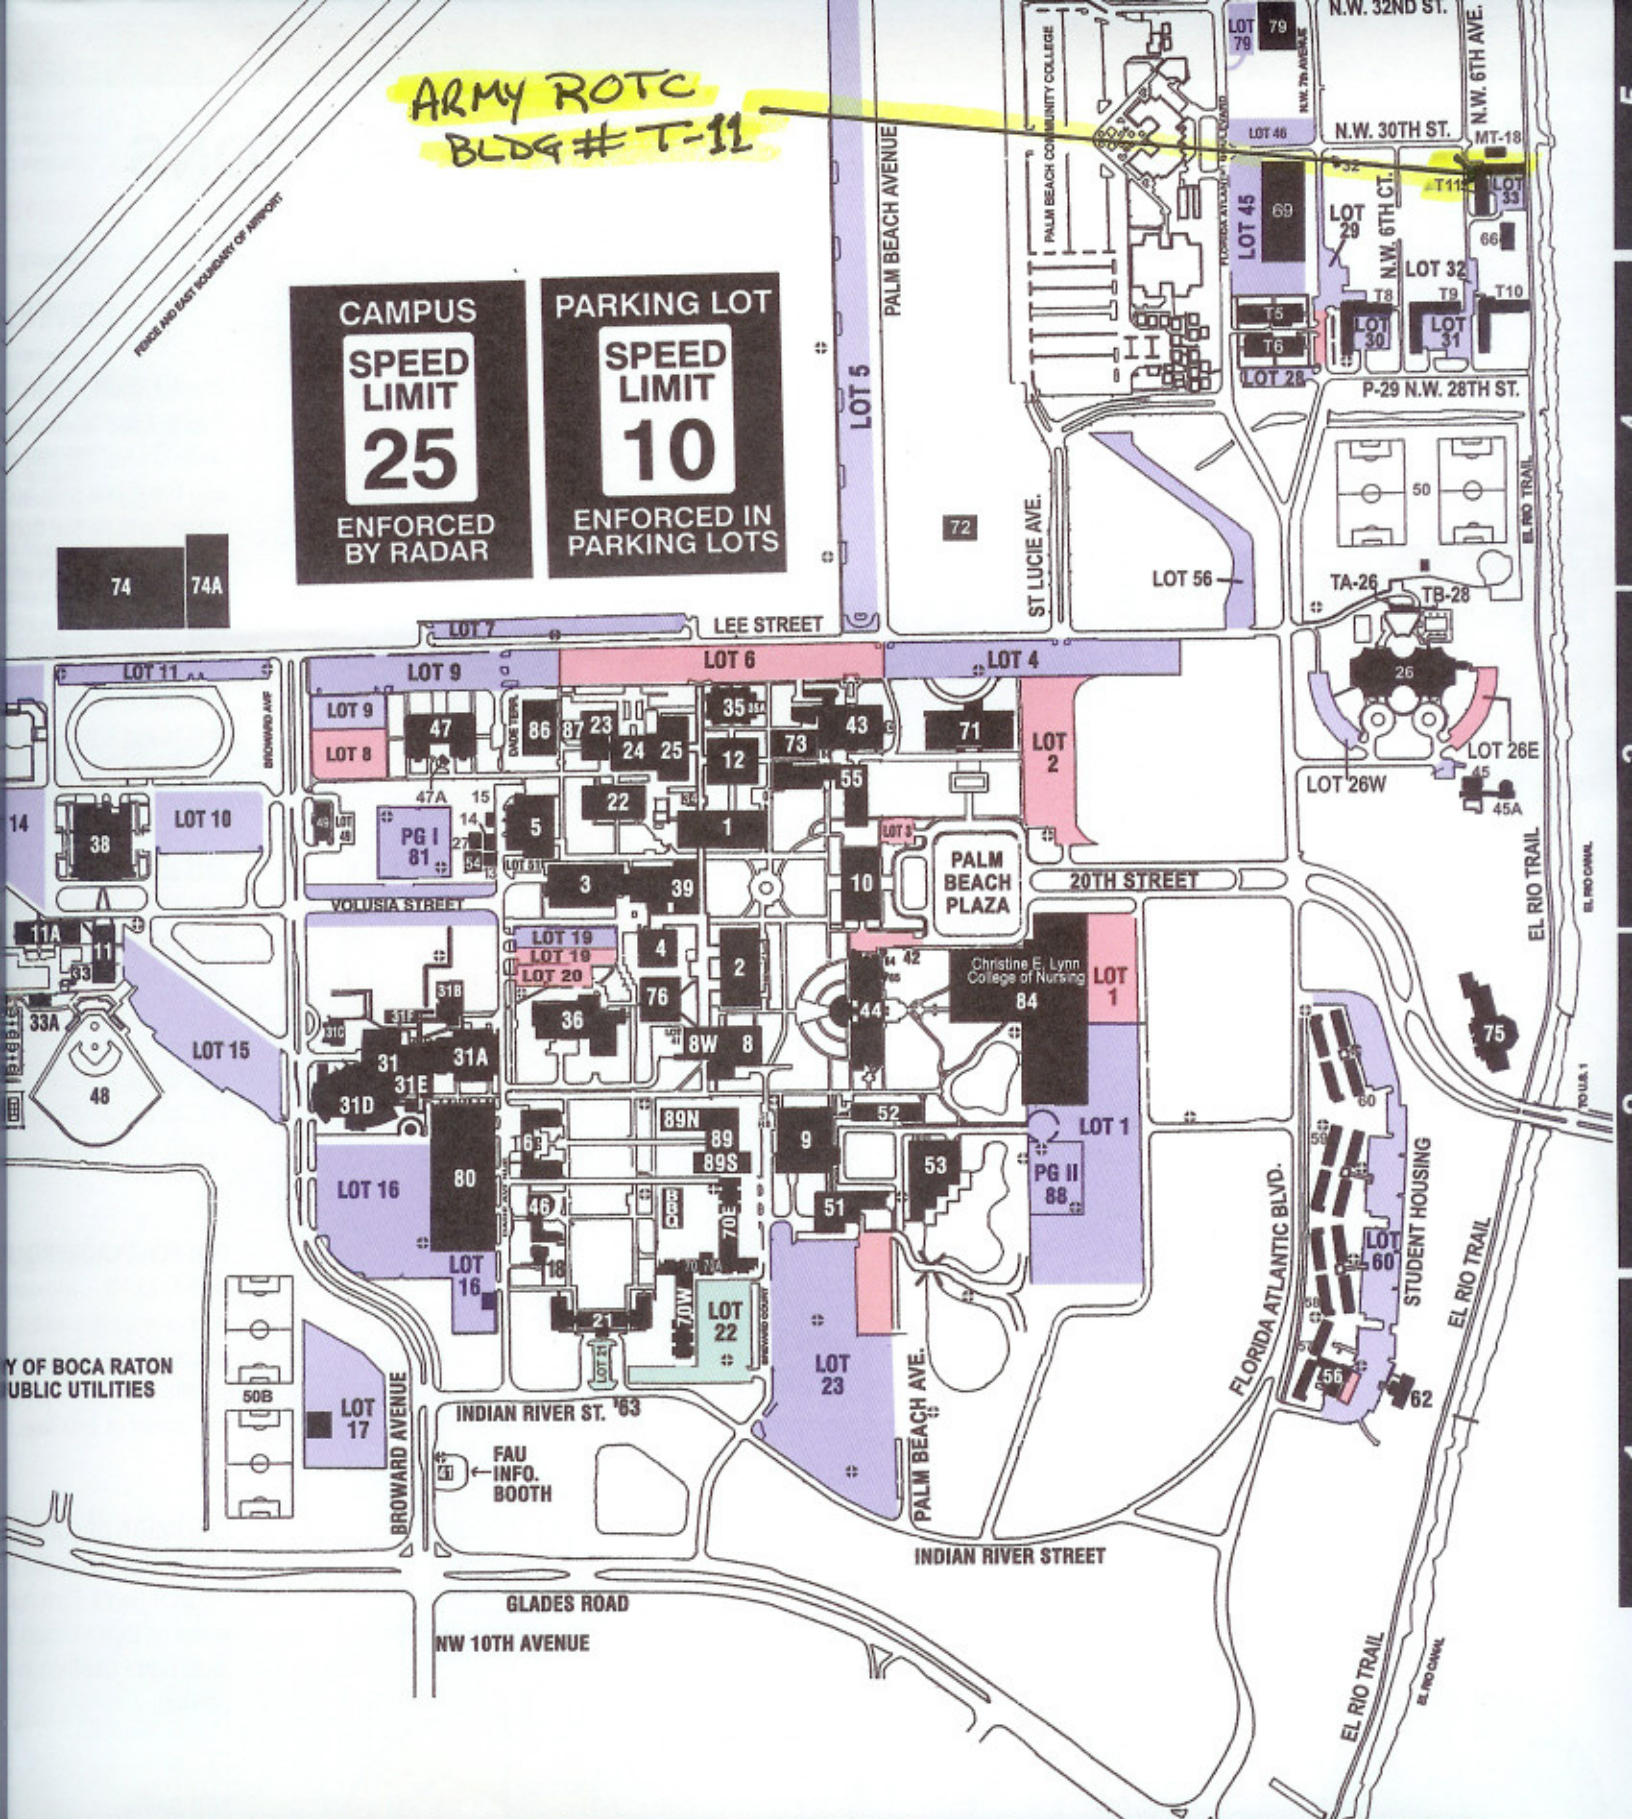

ARMY ROTC
BLDG # T-11

CAMPUS
SPEED LIMIT
25
ENFORCED BY RADAR

PARKING LOT
SPEED LIMIT
10
ENFORCED IN PARKING LOTS

LEGEND

- Faculty/Staff (1, 2, 3, 6, 8, 19, 20, 23, 27E, 60)
- Residence Students (21, 22)
- All Decal Lot (1, 4, 5, 7, 9, 10, 11, 12, 13, 14, 15, 16, 17, 19, 23, 27W, 28, 29, 30, 31, 32, 33, 35, 36, 45, 46, 47, 56, 60, 80, 88)
- + Emergency/Information: Blue Light Telephone